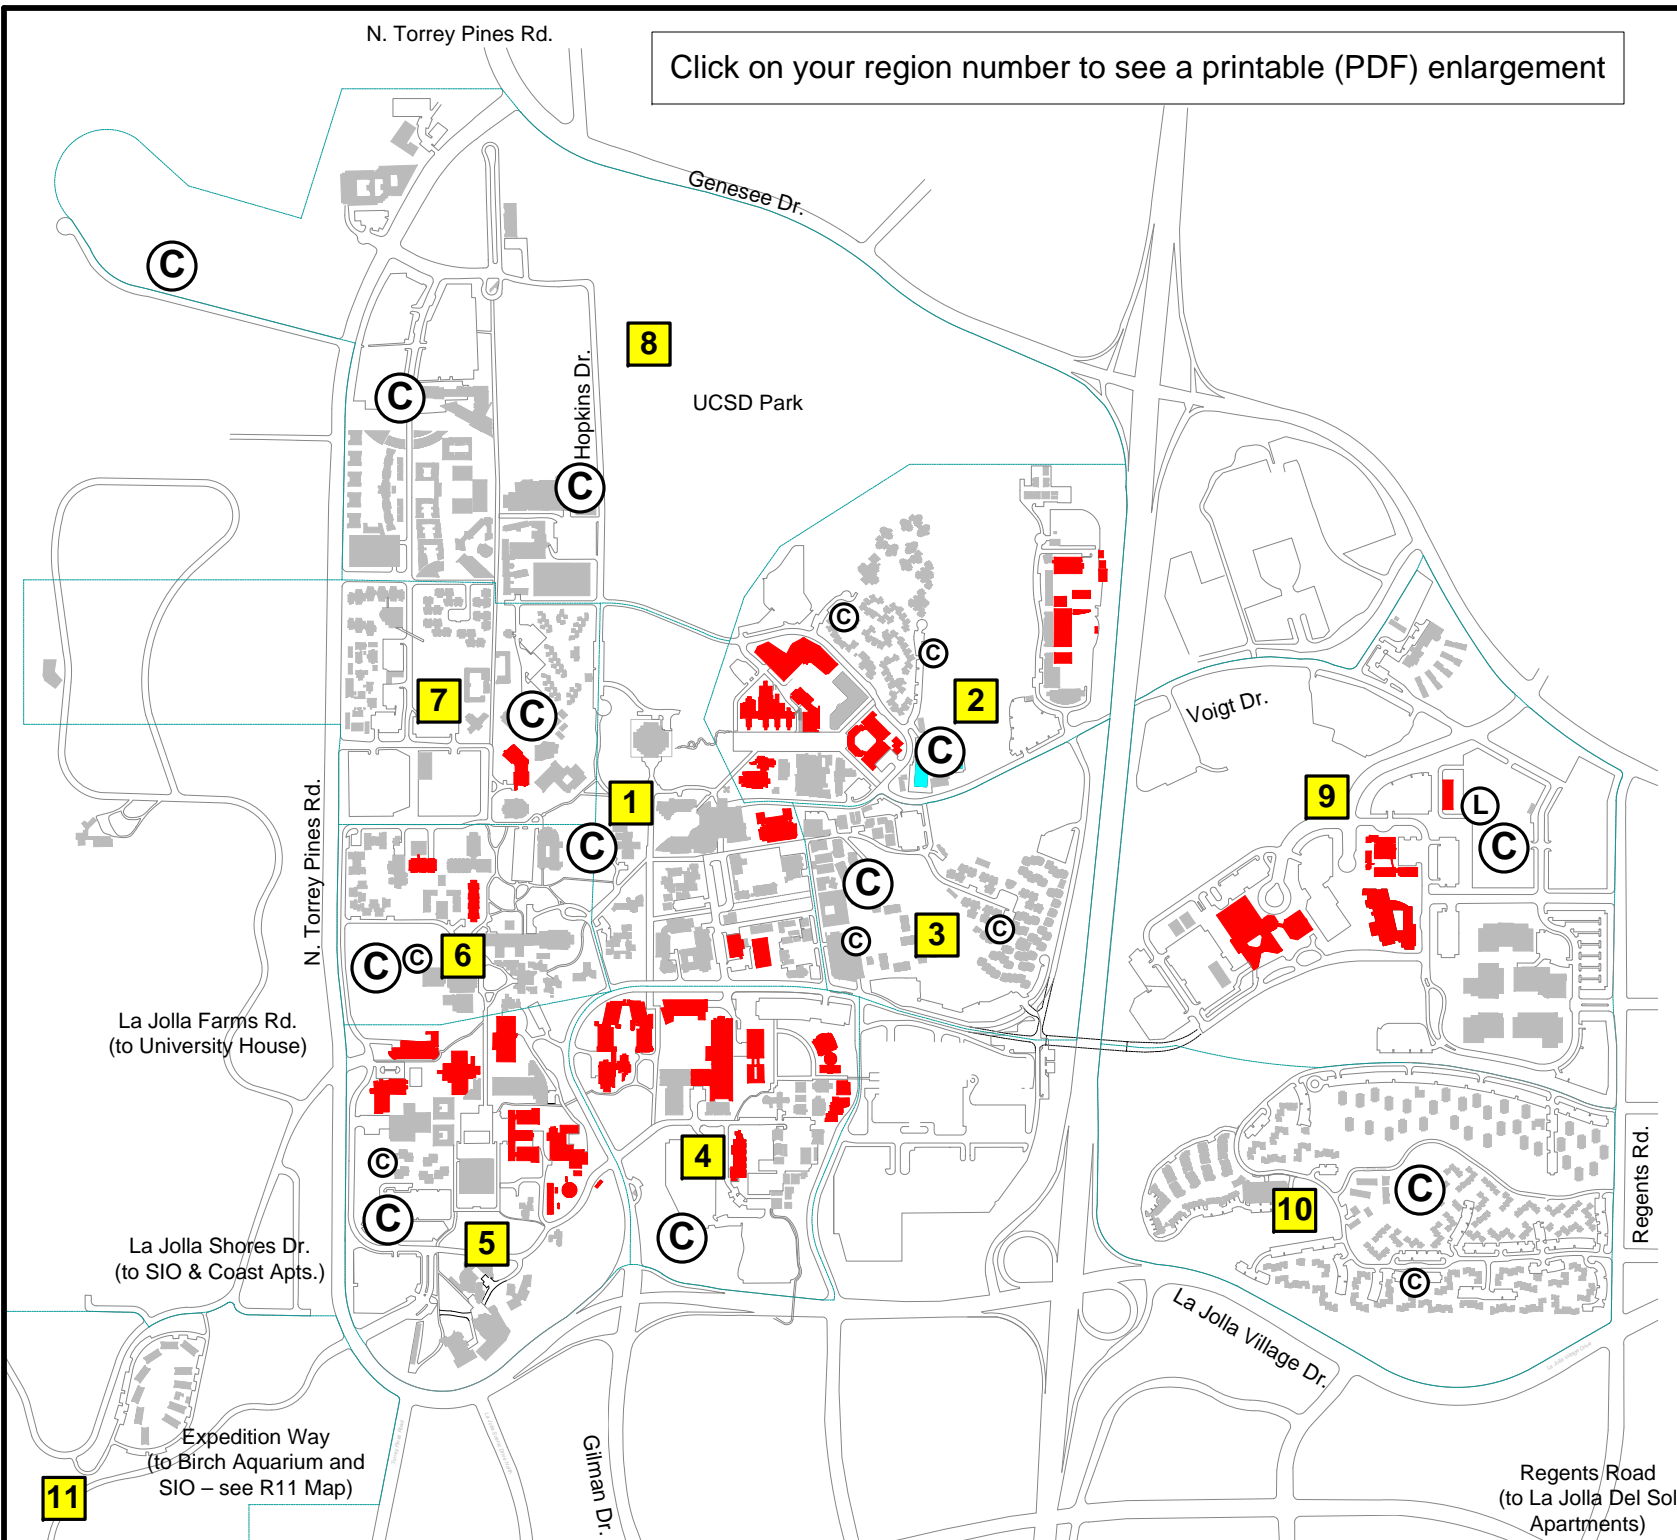

N. Torrey Pines Rd.

Click on your region number to see a printable (PDF) enlargement

**UCSD
EMERGENCY
RESPONSE
REGIONS
1 - 10**

**MAIN
CAMPUS**

(C) Emergency
Supply
Container

[Red Box] Hazardous
Materials Use/
Storage Area

(C) Housing
Emergency
Supply
Container

(L) Library
Container